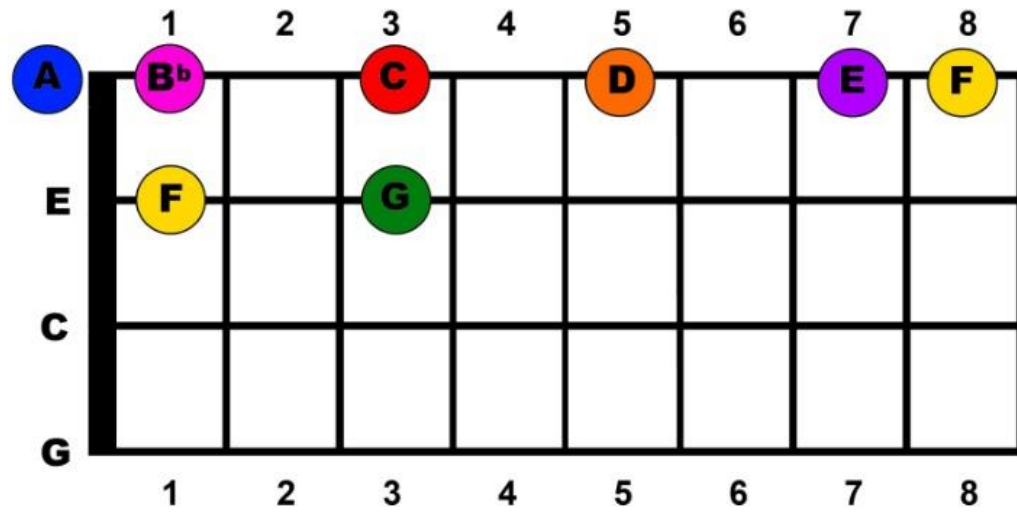

F Major on Ukulele

Musical notation for F Major on Ukulele. The staff shows the following notes and fret numbers:

- A string: 0, 1, 3, 5, 7, 8
- E string: 1, 3
- C string: 1, 3
- G string: 1, 3, 5, 7, 8

Below the staff is a treble clef with a key signature of one flat (Bb) and a sequence of colored notes corresponding to the fretboard diagram: F (yellow), G (green), C (red), Bb (pink), D (orange), E (purple), F (yellow).