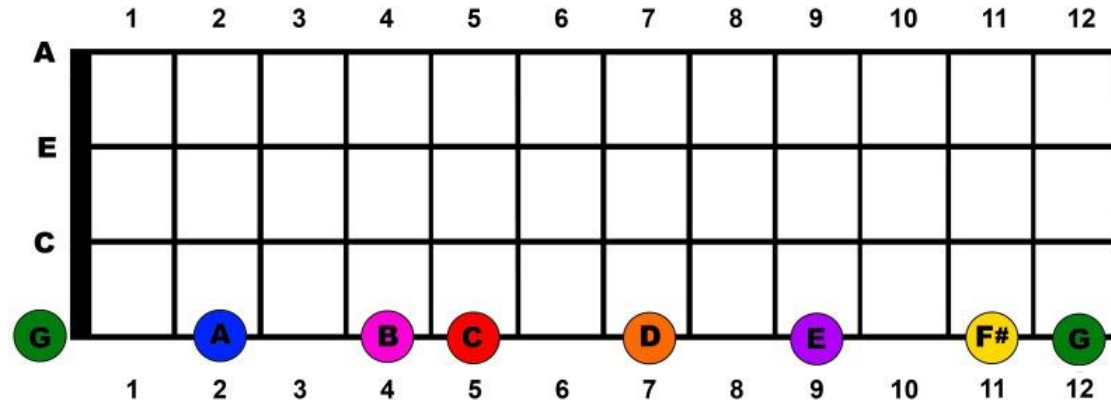

G Major on Ukulele

Musical notation for the G Major scale. The top three staves are labeled A, E, and C, with notes T, A, and B written above them. The bottom staff is labeled G and shows the scale notes on a treble clef staff with a key signature of one sharp (F#). The notes are G (green), A (blue), B (pink), C (red), D (orange), E (purple), F# (yellow), and G (green). Fret numbers 0, 2, 4, 5, 7, 9, 11, and 12 are indicated above the notes.